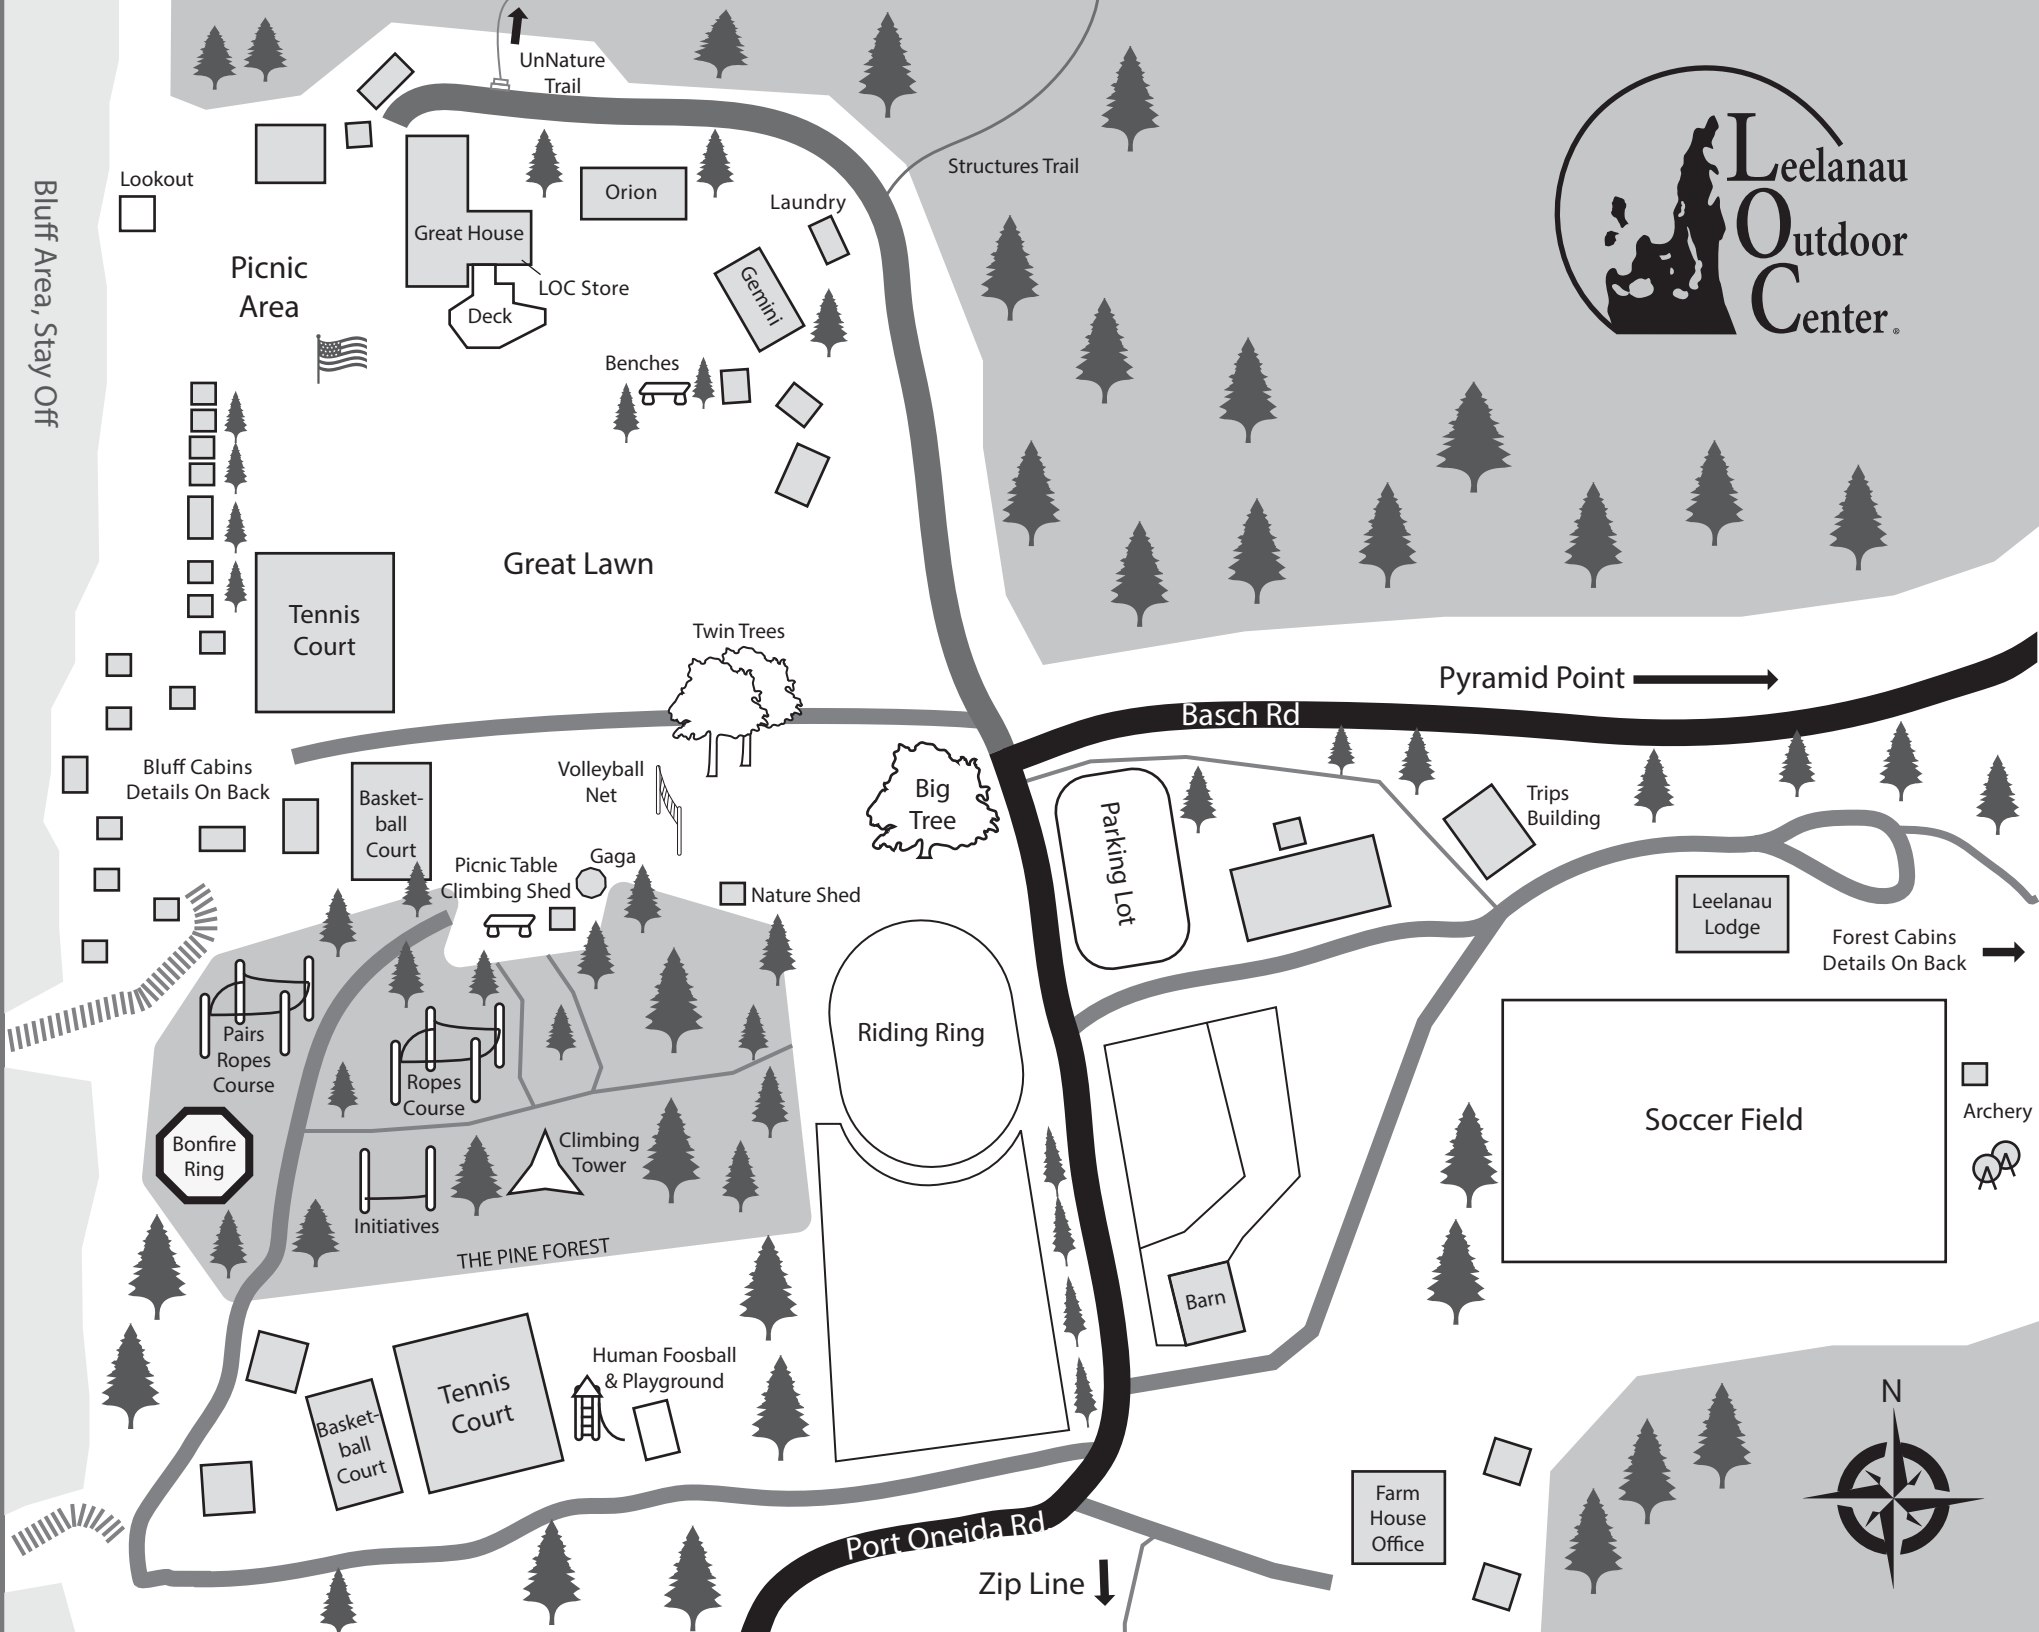

Bluff Area, Stay Off

Lake Michigan

UnNature Trail

Structures Trail

Lookout

Picnic Area

Great House

Orion

Laundry

LOC Store

Gemini

Benches

Great Lawn

Tennis Court

Twin Trees

Pyramid Point →

Farm House Office

Soccer Field

Archery

N

Bluff Cabins

Bluff Area, Stay Off

- Little Dipper 
- Stardust 
- Gull's Nest 
- Driftwood 
- Ritz Bath House 
- Falling Star 
- Evergreen 

- Sandpiper 
- Juniper 

- Windward 
- Birchview 

- Clifftop 
- Breezeway 
- Waldorf Bath House 
- North Star 

- Shorewood 

- Trails End 
- White Cap 

Forest Cabins